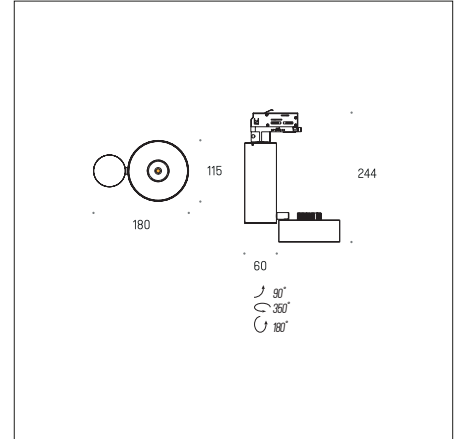

The pictures show an example of the appearance of the product, the appearance of the product may vary depending on the color, model, selected optics, etc. All data are informative.

ROBOTIC R1 edge.LED Adaptor 3F

Colour	(.01) Alu/Gray (.02) Black (.03) White (.99) Mixed
--------	---

CRI+Colour temp.	(.927) CRI982700K (.930) CRI983000K (.940) CRI984000K
------------------	--

Optics	(.S) Spot12° - 8W version (.M) Medium31° - 8W version (.W) Wide45° - 8W version (.S) Spot18° - 15W version (.M) Medium36° - 15W version (.W) Wide49° - 15W version
--------	---