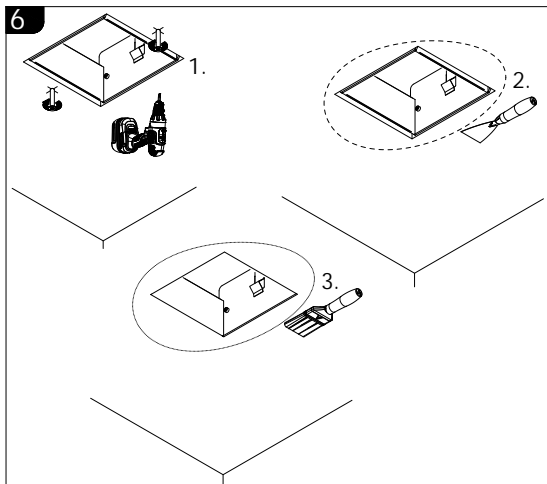

LABRA Sp. z o.o.
 biuro@labra.pl / export@labra.pl
 +48 500 175 552 / www.labra.pl

OTWORÓW MONTAŻOWY [MOUNTING HOLE]

Solid Lightbox 135.1 WP
X=140 [mm]
Y=130 [mm]

Solid Lightbox 135.2 WP
X=245 [mm]
Y=130 [mm]

Solid Lightbox 185.1 WP
X=180 [mm]
Y=190 [mm]

Solid Lightbox 185.2 WP
X=345 [mm]
Y=190 [mm]

DEMONTAŻ
[DISASSEMBLY]