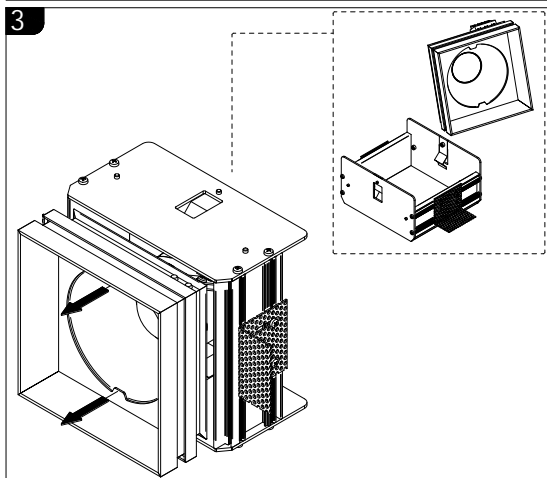

LABRA Sp. z o.o.
 biuro@labra.pl / export@labra.pl
 +48 500 175 552 / www.labra.pl

OTWORÓW MONTAŻOWY [MOUNTING HOLE]

Solid Lightbox 135.1 WP
X=140 [mm]
Y=130 [mm]

Solid Lightbox 135.2 WP
X=245 [mm]
Y=130 [mm]

Solid Lightbox 185.1 WP
X=180 [mm]
Y=190 [mm]

Solid Lightbox 185.2 WP
X=345 [mm]
Y=190 [mm]

DEMONTAŻ
[DISASSEMBLY]