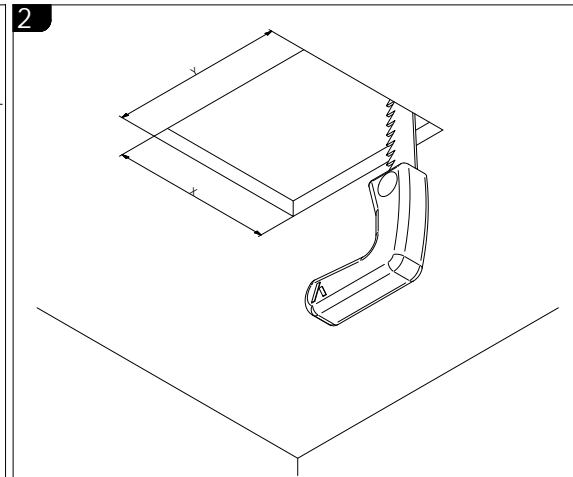

LABRA Sp. z o.o.
 biuro@labra.pl / export@labra.pl
 +48 500 175 552 / www.labra.pl

OTWORÓW MONTAŻOWY [MOUNTING HOLE]

Solid Lightbox 135.1 WP
X=140 [mm]
Y=130 [mm]

Solid Lightbox 135.2 WP
X=245 [mm]
Y=130 [mm]

Solid Lightbox 185.1 WP
X=180 [mm]
Y=190 [mm]

Solid Lightbox 185.2 WP
X=345 [mm]
Y=190 [mm]

DEMONTAŻ
[DISASSEMBLY]