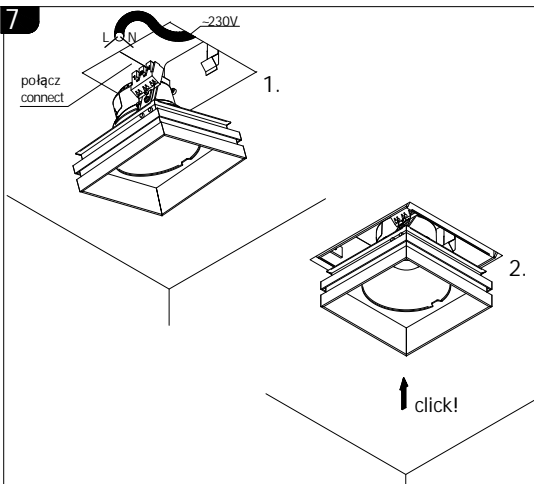

LABRA Sp. z o.o.
 biuro@labra.pl / export@labra.pl
 +48 500 175 552 / www.labra.pl

OTWORÓW MONTAŻOWY [MOUNTING HOLE]

Solid Lightbox 135.1 WP
X=140 [mm]
Y=130 [mm]

Solid Lightbox 135.2 WP
X=245 [mm]
Y=130 [mm]

Solid Lightbox 185.1 WP
X=180 [mm]
Y=190 [mm]

Solid Lightbox 185.2 WP
X=345 [mm]
Y=190 [mm]

DEMONTAŻ
[DISASSEMBLY]