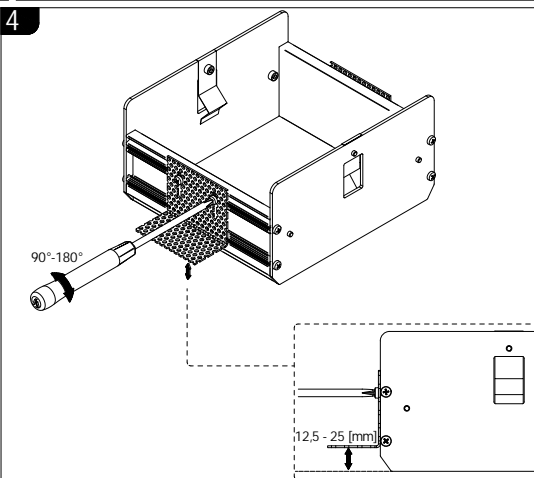

LABRA Sp. z o.o.
 biuro@labra.pl / export@labra.pl
 +48 500 175 552 / www.labra.pl

OTWORÓW MONTAŻOWY [MOUNTING HOLE]

Solid Lightbox 135.1 WP
X=140 [mm]
Y=130 [mm]

Solid Lightbox 135.2 WP
X=245 [mm]
Y=130 [mm]

Solid Lightbox 185.1 WP
X=180 [mm]
Y=190 [mm]

Solid Lightbox 185.2 WP
X=345 [mm]
Y=190 [mm]

DEMONTAŻ
[DISASSEMBLY]