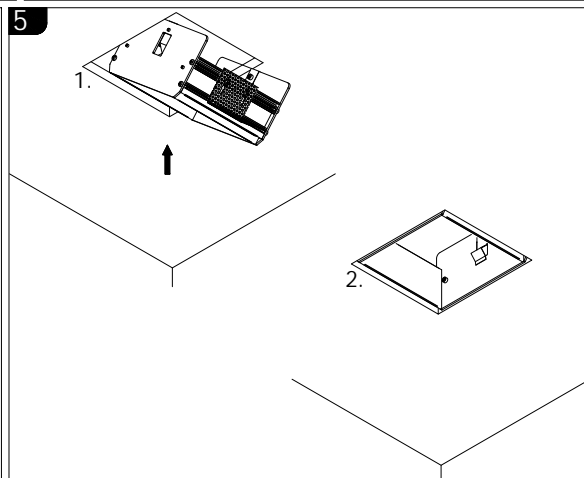

LABRA Sp. z o.o.
 biuro@labra.pl / export@labra.pl
 +48 500 175 552 / www.labra.pl

OTWORÓW MONTAŻOWY [MOUNTING HOLE]

Solid Lightbox 135.1 WP
X=140 [mm]
Y=130 [mm]

Solid Lightbox 135.2 WP
X=245 [mm]
Y=130 [mm]

Solid Lightbox 185.1 WP
X=180 [mm]
Y=190 [mm]

Solid Lightbox 185.2 WP
X=345 [mm]
Y=190 [mm]

DEMONTAŻ
[DISASSEMBLY]