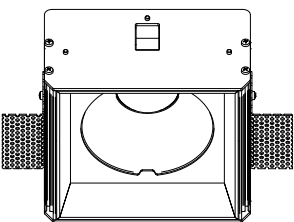

| | | |
|-------------------------|---|-------|
| Solid Lightbox 135.1 WP | - | 115mm |
| Solid Lightbox 135.2 WP | - | 115mm |
| Solid Lightbox 185.1 WP | - | 125mm |
| Solid Lightbox 185.2 WP | - | 125mm |

Model:

Solid Lightbox 135.1 WP - 1x11.6W

Solid Lightbox 135.2 WP - 2x11.6W

Solid Lightbox 185.1 WP - 1x22.7W

Solid Lightbox 185.2 WP - 2x22.7W

Dotyczy opraw:

- 4.1093
- 4.1094
- 4.1095
- 4.1096

LABRA

LABRA Sp. z o.o.
 biuro@labra.pl / export@labra.pl
 +48 500 175 552 / www.labra.pl

OTWORÓW MONTAŻOWY [MOUNTING HOLE]

Solid Lightbox 135.1 WP
X=140 [mm]
Y=130 [mm]

Solid Lightbox 135.2 WP
X=245 [mm]
Y=130 [mm]

Solid Lightbox 185.1 WP
X=180 [mm]
Y=190 [mm]

Solid Lightbox 185.2 WP
X=345 [mm]
Y=190 [mm]

DEMONTAŻ
[DISASSEMBLY]