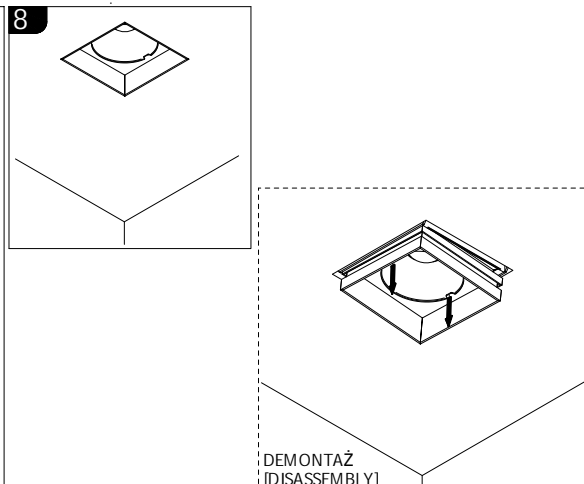

LABRA Sp. z o.o.
 biuro@labra.pl / export@labra.pl
 +48 500 175 552 / www.labra.pl

OTWORÓW MONTAŻOWY [MOUNTING HOLE]

Solid Lightbox 135.1 WP
X=140 [mm]
Y=130 [mm]

Solid Lightbox 135.2 WP
X=245 [mm]
Y=130 [mm]

Solid Lightbox 185.1 WP
X=180 [mm]
Y=190 [mm]

Solid Lightbox 185.2 WP
X=345 [mm]
Y=190 [mm]

DEMONTAŻ
[DISASSEMBLY]