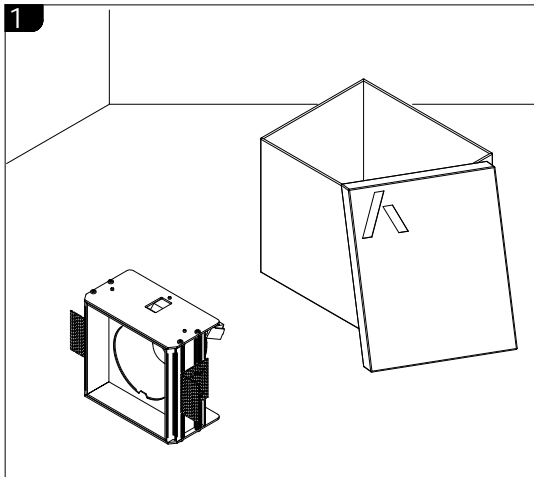

LABRA Sp. z o.o.
 biuro@labra.pl / export@labra.pl
 +48 500 175 552 / www.labra.pl

OTWORÓW MONTAŻOWY [MOUNTING HOLE]

Solid Lightbox 135.1 WP
X=140 [mm]
Y=130 [mm]

Solid Lightbox 135.2 WP
X=245 [mm]
Y=130 [mm]

Solid Lightbox 185.1 WP
X=180 [mm]
Y=190 [mm]

Solid Lightbox 185.2 WP
X=345 [mm]
Y=190 [mm]

DEMONTAŻ
[DISASSEMBLY]