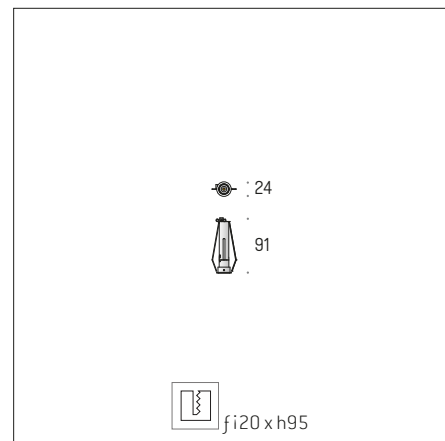

– Karta Produktu

- Aktualizacja 26.11.2021
- Firma LABRA Sp. z o.o. rezerwuje sobie prawo do zmiany wykonania, materiałów i charakterystyki produktu bez wcześniejszej informacji. Technika oświetleniowa zmienia się bardzo szybko.
- Zdjęcia ukazują przykładowy wygląd produktu, wygląd produktu może się różnić w zależności od koloru, modelu, wybranej optyki itp. Wszystkie dane mają charakter informacyjny.

HEDION PRO 16 LED TRIM

Dane Techniczne

Źródło

- Typ **PowerLED**
- Żywotność źródła **50.000h L90**

Oprawa

- Strumień świetlny **1x 350lm**
- Zasilacz **W komplecie**
- Moc **7,6W**
- Optyka **44°**
- Zasilanie **230V 50/60 Hz**
- Gwarancja **5 lat**

Modele

- On-Off **4.3276**
- Switch **4.3277**
- DALI **4.3278**
- PhaseCut **4.3279**

- Kolor **[.02] Czarny, [.44] Czarny + Biały, [.99] Mieszany**
- CRI+Barwa **[.930] CRI90 3000K, [.940] CRI90 4000K**