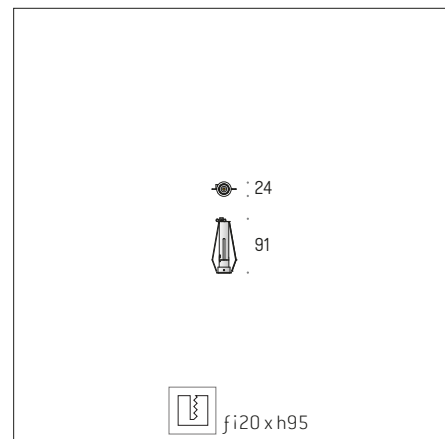

– Karta Produktu

- Aktualizacja 12.04.2022
- Firma LABRA Sp. z o.o. rezerwuje sobie prawo do zmiany wykonania, materiałów i charakterystyki produktu bez wcześniejszej informacji. Technika oświetleniowa zmienia się bardzo szybko.
- Zdjęcia ukazują przykładowy wygląd produktu, wygląd produktu może się różnić w zależności od koloru, modelu, wybranej optyki itp. Wszystkie dane mają charakter informacyjny.

HEDION PRO 16 LED TRIM

Dane Techniczne

Źródło

- Typ **PowerLED**
- Żywotność źródła **50.000h L90**

Oprawa

- Strumień świetlny **1x 350lm**
- Zasilacz **W komplecie**
- Moc **7,6W**
- Optyka **44°**
- Zasilanie **230V 50/60 Hz**
- Gwarancja **5 lat**

Modele

- On-Off **4.3276**
- Switch **4.3277**
- DALI **4.3278**
- PhaseCut **4.3279**

- Kolor **[.02] Czarny, [.33] Biały + Czarny, [.99] Mieszany**
- CRI+Barwa **[.930] CRI90 3000K, [.940] CRI90 4000K**