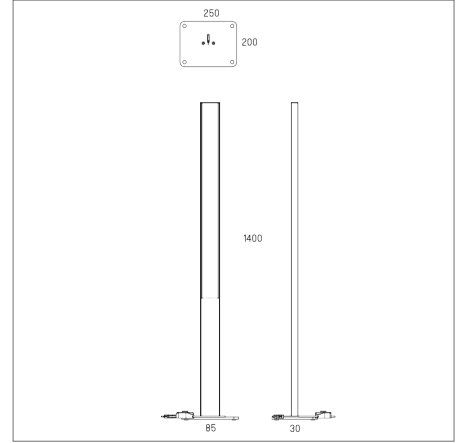

Product card

Update 05.01.2023

LABRA Sp. z o.o. reserves the right to change the workmanship, materials and characteristics of the product without prior information. Lighting technology is changing very quickly.

The pictures show an example of the appearance of the product, the appearance of the product may vary depending on the color, model, selected optics etc. All data are informative.

Technical data

Power supply **230V 50/60 Hz**
Power supply **Built-in**
Light source lifetime **50,000h L90**
Warranty **5 years**

OPTA ST

Light source (LED only) replaceable by a professional.

Technical accessories replaceable by a professional.

Model

On-Off

Switch DIM

Black

White

Mixed

CRI90 2700K

CRI90 3000K

CRI90 4000K

Diffused

Model	Light source	On-Off	Switch DIM	Black	White	Mixed	CRI90 2700K	CRI90 3000K	CRI90 4000K	Diffused
OPTA ST	⊕			.02	.03	.99	.927	.930	.940	.DF
OPTA ST	1x 27W 2180 lm	8.3834	8.3835	•	•	•	•	•	•	•