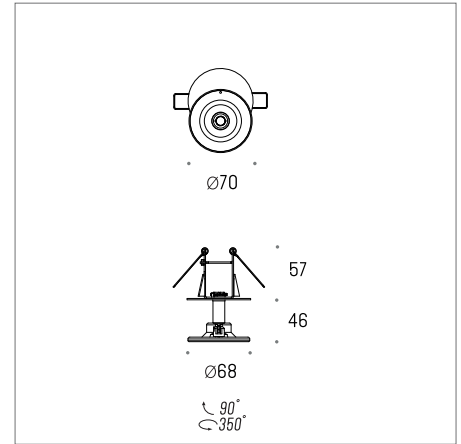

FLATO semiWP

Light source (LED only) replaceable by professional.

Technical accessories replaceable by a professional.

Model	FLATO	⊕	1x 7.7W 600lm	On-Off	Switch DIM	DALI2	PhaseCut	Black	White	Mixed	Black Tx	White Tx	CRI98 2700K	CRI98 3000K	CRI98 4000K	
								.02	.03	.99	.12	.13	.927	.930	.940	
								Ultramatt		Microtexture						
FLATO semiWP				5.3771	5.3772	5.3773	5.3774	•	•	•	•	•	•	•	•	