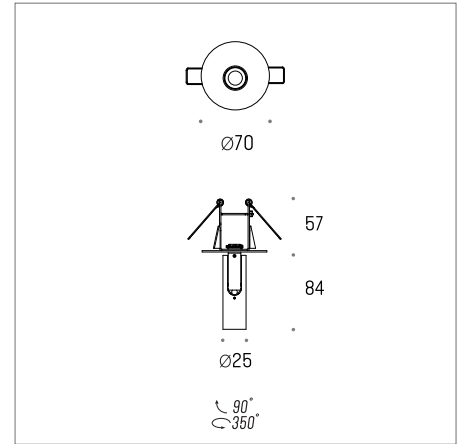

Product card

Update 11.01.2023

LABRA Sp. z o.o. reserves the right to change the workmanship, materials and characteristics of the product without prior information. Lighting technology is changing very quickly.

The pictures show an example of the appearance of the product, the appearance of the product may vary depending on the color, model, selected optics, etc. All data are informative.

Technical data

Power supply **230V 50/60 Hz**
Power supply **Included**
Light source lifetime **50,000h L90**
Warranty **5 years**

STIK 25 semiWP

Light source (LED only) replaceable by professional.

Technical accessories replaceable by a professional.

Model		On-Off	Switch DIM	DALI2	PhaseCut	Color			CRI				
						Black	White	Mixed	Black Tx	White Tx	CRI90 2700K	CRI90 3000K	CRI90 4000K
STIK 25	⊕					.02	.03	.99	.12	.13	.927	.930	.940
STIK 25 semiWP	| 1x 6.5W 300lm	5.3779	5.3780	5.3781	5.3782	Ultramatt			Microtexture				
		•	•	•		•	•	•	•	•	•	•	•

Ultramatt - smooth, deep matt powder coating
Microtexture - structural powder coating