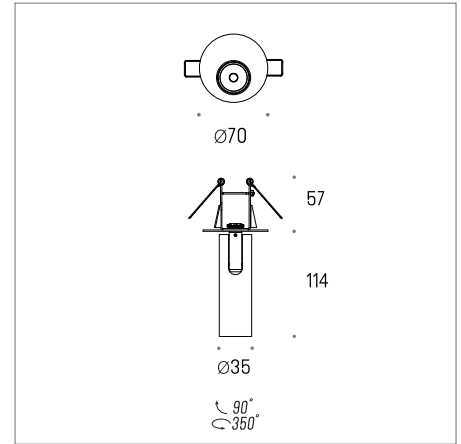

Product card

Update 11.01.2023

LABRA Sp. z o.o. reserves the right to change the workmanship, materials and characteristics of the product without prior information. Lighting technology is changing very quickly.

The pictures show an example of the appearance of the product, the appearance of the product may vary depending on the color, model, selected optics, etc. All data are informative.

Technical data

Power supply **230V 50/60 Hz**
Power supply **Included**
Light source lifetime **50.000h L90**
Warranty **5 years**

STIK 35 semiWP

Light source (LED only) replaceable by professional.

Technical accessories replaceable by a professional.

Model		On-Off	Switch DIM	DALI2	PhaseCut	Black	White	Mixed	Black Tx	White Tx	CRI98 2700K	CRI98 3000K	CRI98 4000K
						.02	.03	.99	.12	.13	.927	.930	.940
STIK 35	⊕					Ultramatt		Microtexture					
STIK 35 semiWP	| 1x 8.8W 540lm	5.3783	5.3784	5.3785	5.3786	•	•	•	•	•	•	•	•

Ultramatt - smooth, deep matt powder coating
Microtexture - structural powder coating