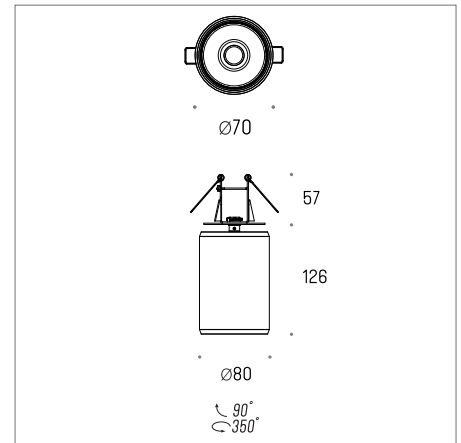

STINGER PURE 80 semiWP

Light source (LED only) replaceable by professional.

Technical accessories replaceable by a professional.

Model	On-Off	Switch DIM	DALI2	PhaseCut	Black	White	Mixed	Black Tx	White Tx	CRI98 2700K	CRI98 3000K	CRI98 4000K	Beam Angle			
													Spot 14°	Medium 44°	Medium 47°	Wide 55°
STINGER PURE 80					.02	.03	.99	.12	.13	.927	.930	.940	.S	.M	.M	.W
					Ultramatt			Microtexture								
STINGER PURE 80 semiWP 1x 15W 990lm	5.3791	5.3792	5.3793	5.3794	•	•	•	•	•	•	•	•	•	•	•	•
STINGER PURE 80 semiWP 1x 27W 1950lm	5.3795	5.3796	5.3797	5.3798	•	•	•	•	•	•	•	•	•	•	•	•