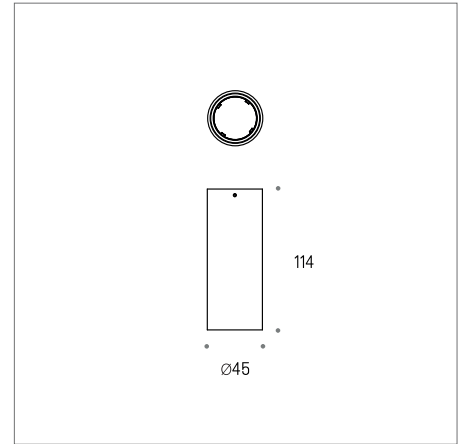

TEXO EVO 45 NT

Light source (LED only) replaceable by professional.

Technical accessories replaceable by a professional.

Model	On-Off		Black	White	White/Black	Black/White	Mixed	Black Tx	White Tx	White/Black Tx	Black/White Tx	CR98 2700K	CR98 3000K	CR98 4000K
TEXO EVO	⊕		.02	.03	.33	.44	.99	.12	.13	.31	.41	.927	.930	.940
			Ultramatt				Microtexture							
TEXO EVO 45 NT	1x 10W 720lm, 35°	3.3761	•	•	•	•	•	•	•	•	•	•	•	•