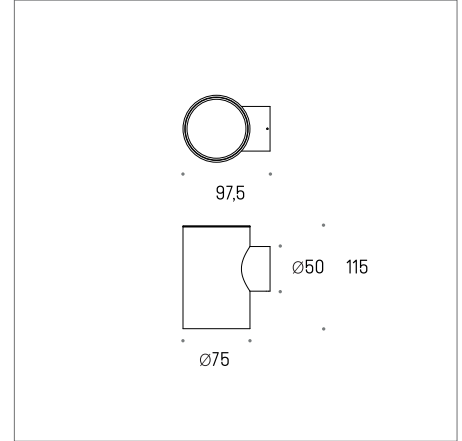

Product card

Update 11.01.2023

LABRA Sp. z o.o. reserves the right to change the workmanship, materials and characteristics of the product without prior information. Lighting technology is changing very quickly.

The pictures show an example of the appearance of the product, the appearance of the product may vary depending on the color, model, selected optics, etc. All data are informative.

Technical data

Power supply **230V 50/60 Hz**
Power supply **Included**
Light source lifetime **50.000h L90**
Warranty **5 years**

TEXO EVO 75 KN

Light source (LED only) replaceable by professional.

Technical accessories replaceable by a professional.

Model

On-Off

TEXO EVO

.31/.33 - White body/Black insert
.41/.44 - Black body/White insert
Ultramatt - smooth, deep matt powder coating
Microtexture - structural powder coating