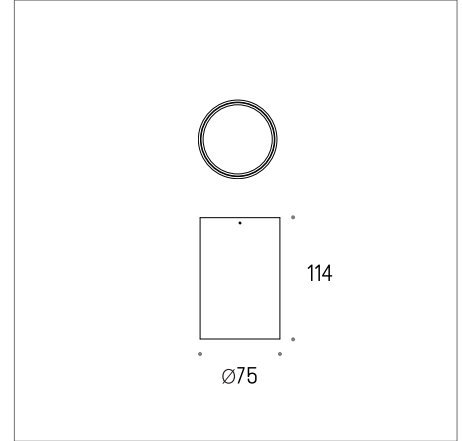

TEXO EVO 75 NT

Light source (LED only) replaceable by professional.

Technical accessories replaceable by a professional.

Model	On-Off														
		Black	White	White/Black	Black/White	Mixed	Black Tx	White Tx	White/Black Tx	Black/White Tx	CR198 2700K	CR198 3000K	CR198 4000K	Spot 21°	Wide 51°
TEXO EVO	⊕	.02	.03	.33	.44	.99	.12	.13	.31	.41	.927	.930	.940	.S	.W
TEXO EVO 75 NT	1x 14W 1100lm														
		Ultramatt					Microtexture								
		•	•	•	•	•	•	•	•	•	•	•	•	•	•