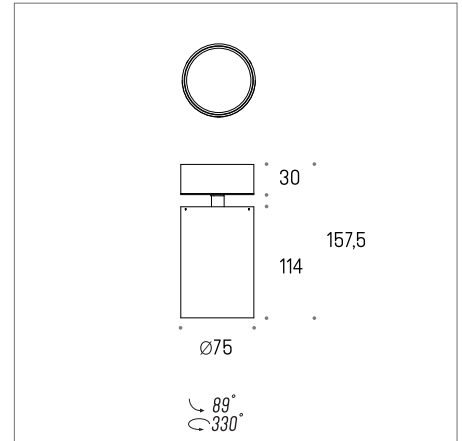

Product card

Update 11.01.2023

LABRA Sp. z o.o. reserves the right to change the workmanship, materials and characteristics of the product without prior information. Lighting technology is changing very quickly.

The pictures show an example of the appearance of the product, the appearance of the product may vary depending on the color, model, selected optics, etc. All data are informative.

Technical data

Power supply **230V 50/60 Hz**
Power supply **Included**
Light source lifetime **50.000h L90**
Warranty **5 years**

TEXO EVO 75 Spot NT

Light source (LED only) replaceable by professional.

Technical accessories replaceable by a professional.

Model	On-Off	Options													
		.02	.03	.33	.44	.99	.12	.13	.31	.41	.927	.930	.940	.S	.W
TEXO EVO	☉														
TEXO EVO 75 Spot NT	| 1x 14W 1100lm	2.3766													

.31/.33 - White body/Black insert
.41/.44 - Black body/White insert
Ultramatt - smooth, deep matt powder coating
Microtexture - structural powder coating