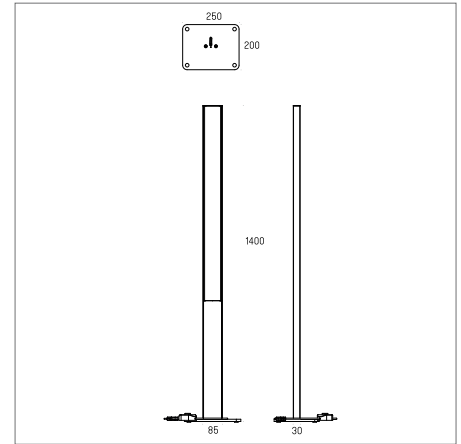

Product card

Update 05.01.2023

LABRA Sp. z o.o. reserves the right to change the workmanship, materials and characteristics of the product without prior information. Lighting technology is changing very quickly.

The pictures show an example of the appearance of the product, the appearance of the product may vary depending on the color, model, selected optics etc. All data are informative.

Technical data

Power supply **230V 50/60 Hz**
Power supply **Built-in**
Light source lifetime **50.000h L90**
Warranty **5 years**

OPTA ST

Light source (LED only) replaceable by a professional.

Technical accessories replaceable by a professional.

Model		On-Off	Switch DIM	Black	White	Mixed	Black Tx	White Tx	CR190 2700K	CR190 3000K	CR190 4000K	Diffused
				.02	.03	.99	.12	.13	.927	.930	.940	.DF
				Ultramatt			Microtexture					
OPTA ST	⊕											
OPTA ST	| 1x 27W 2180 lm	8.3834	8.3835	•	•	•	•	•	•	•	•	•

Ultramatt - smooth, deep matt powder coating
Microtexture - structural powder coating